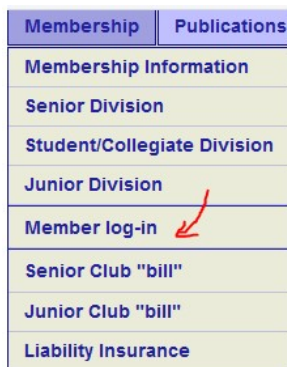

Florida Federation of Music Clubs
"Members-Only Webpage" – NEW!

Members will be able to log-in to a special webpage.
Direct link: ffmc-music.org/membership

It's a web resource for our membership - under development.
Both senior members and junior counselor will want to check it out.
Members will be able to download the annual directory.

You can also navigate to it:
Click on the drop-down under "Membership" tab
Then select the choice labeled: "Member log-in"

This will redirect to you to ffmc-music.org/membership webpage
The User Name is "Member"