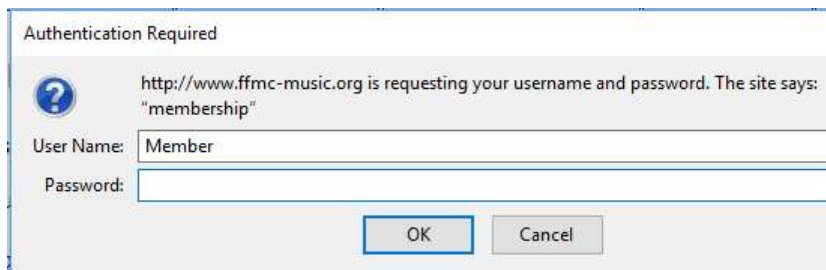

Florida Federation of Music Clubs
"Members-Only Webpage" – NEW!

Members will be able to log-in to a special webpage.
Direct link: ffmc-music.org/membership

It's a web resource for our membership - under development.
Both senior members and junior counselor will want to check it out.
Members will be able to download the annual directory.

You can also navigate to it:
Click on the drop-down under "Membership" tab
Then select the choice labeled: "Member log-in"

This will redirect to you to ffmc-music.org/membership webpage
The User Name is "Member"